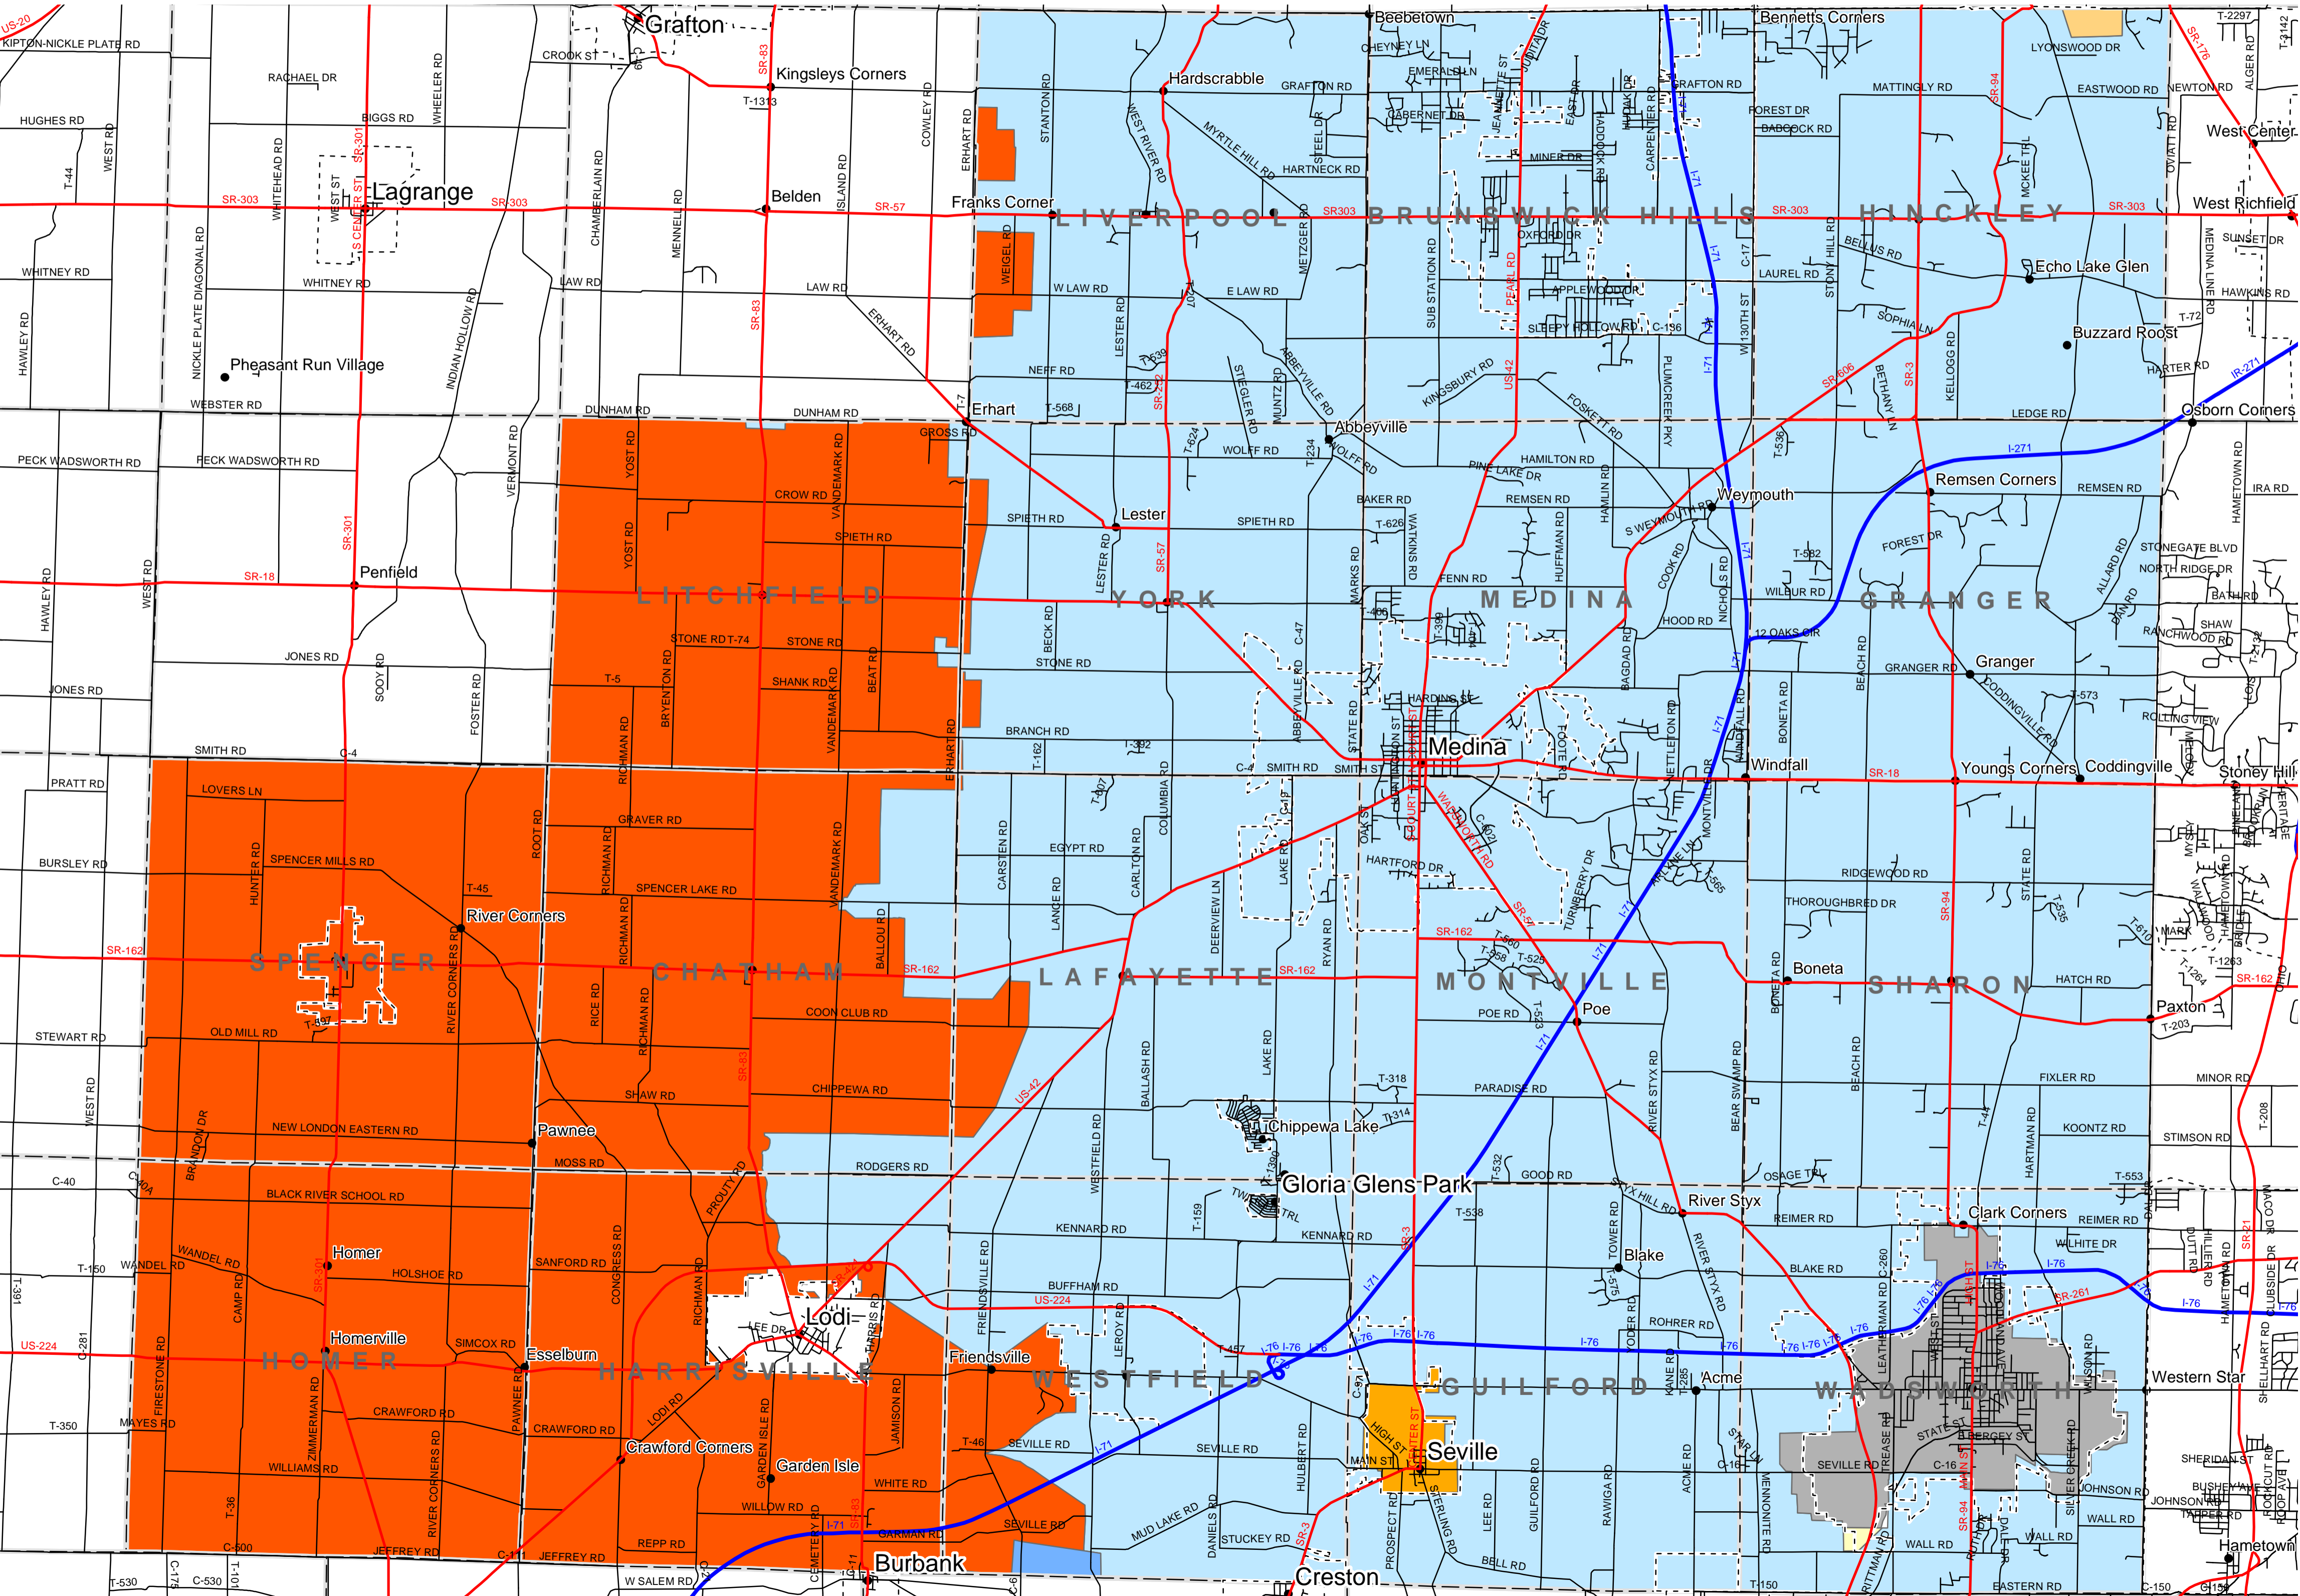

Medina County - Electric Distribution Companies

- Interstate
- Highway
- Other Roads
- City Boundary
- Places
- Townships
- Cleveland Electric Illuminating
- Holmes-Wayne REA
- Lodi Municipal
- Lorain-Medina REA
- Ohio Edison
- Ohio Power
- Seville muni
- Wadsworth muni